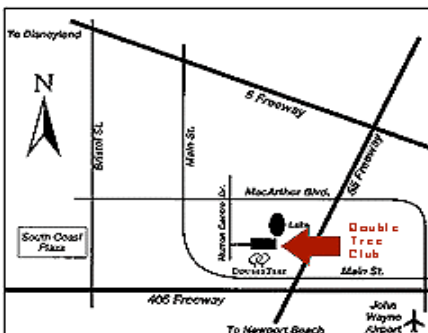

**DOUBLETREE
CLUB HOTEL**
ORANGE COUNTY AIRPORT

Welcome to the **NAC**
NEWPORT AQUATIC CENTER
CALIFORNIA - USA

The Doubletree Club Hotel Orange County Airport is located lakeside in the heart of Orange County's South Coast Metro Business Center and just mile from John Wayne Airport. We are half of a mile from Irvine and Costa Mesa business complexes and less than 30 minutes from southern California's beautiful beaches and the Disneyland® Resort Anaheim area, making our hotel the perfect location for both business and leisure travel!

Out-Door Heated Pool & Spa

Lakeside Patio and Dining

**For Special Sports Rate Call:
Cassie Hollenbeck
Sales Manager**

**DOUBLETREE CLUB HOTEL
- ORANGE COUNTY AIRPORT
7 Hutton Centre Dr
Santa Ana, CA 92707
Hotel Phone: 714-656-1659
cassie@dtcluborangeco.com
www.dtcluborangeco.com**